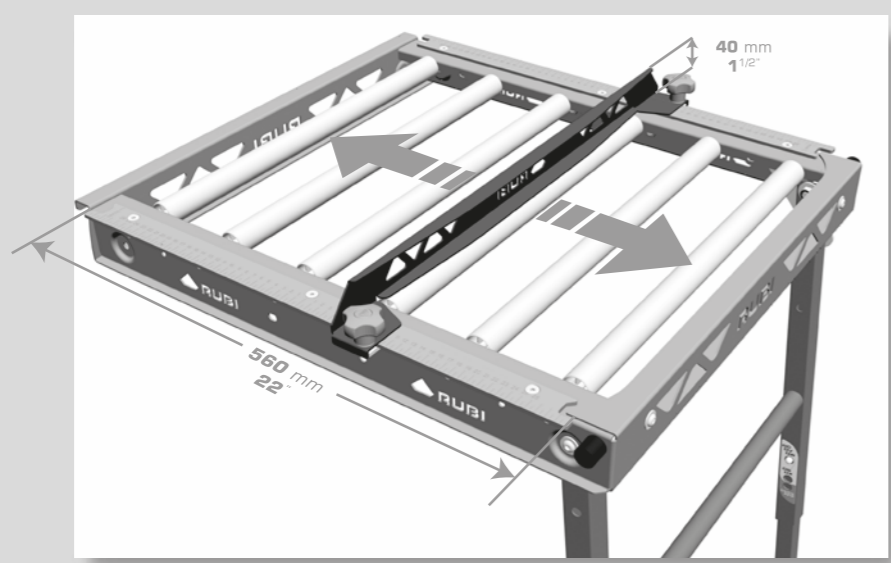

Ref.51917

**DC/DV
DW/DS/DX
ACCESORIO / ACCESSORY
Ref.51917**

**ACCESORIO / ACCESSORY
Ref.51917**