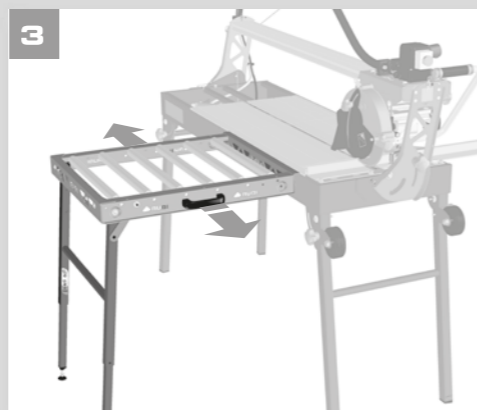

	DC	DV	DW	DS/DX
A	575mm 22 1/2"mm			
B	915mm 36"	935mm 36"	850mm 33"	965mm 38"

DC/DW

PROFESSIONAL

DS/DX

PROFESSIONAL