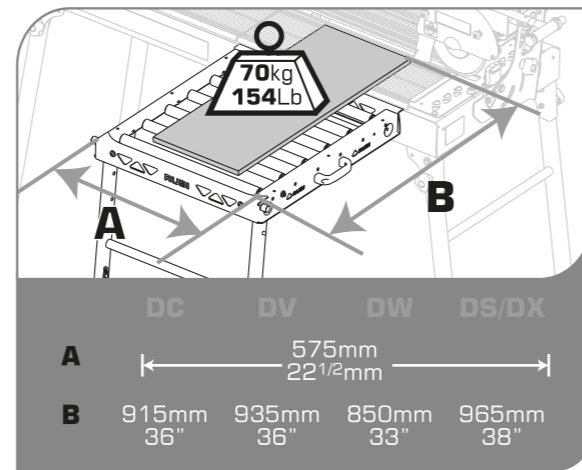

	DC	DV	DW	DS/DX
A	575mm 22 1/2"mm			
B	915mm 36"	935mm 36"	850mm 33"	965mm 38"

DC/DW

PROFESSIONAL

DS/DX

PROFESSIONAL