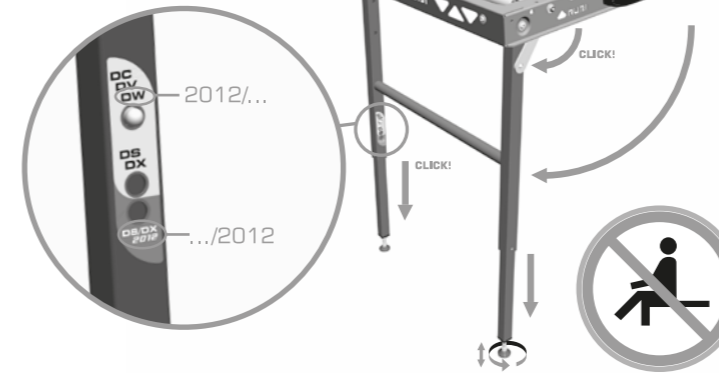

	DC	DV	DW	DS/DX
A	575mm 22 1/2"mm			
B	915mm 36"	935mm 36"	850mm 33"	965mm 38"

DC/DW

PROFESSIONAL

DS/DX

PROFESSIONAL