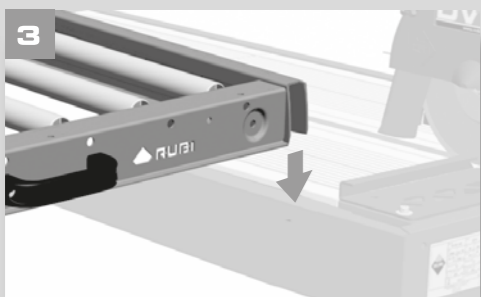

	DC	DV	DW	DS/DX
A	575mm 22 1/2"mm			
B	915mm 36"	935mm 36"	850mm 33"	965mm 38"

DC/DW

PROFESSIONAL

DS/DX

PROFESSIONAL