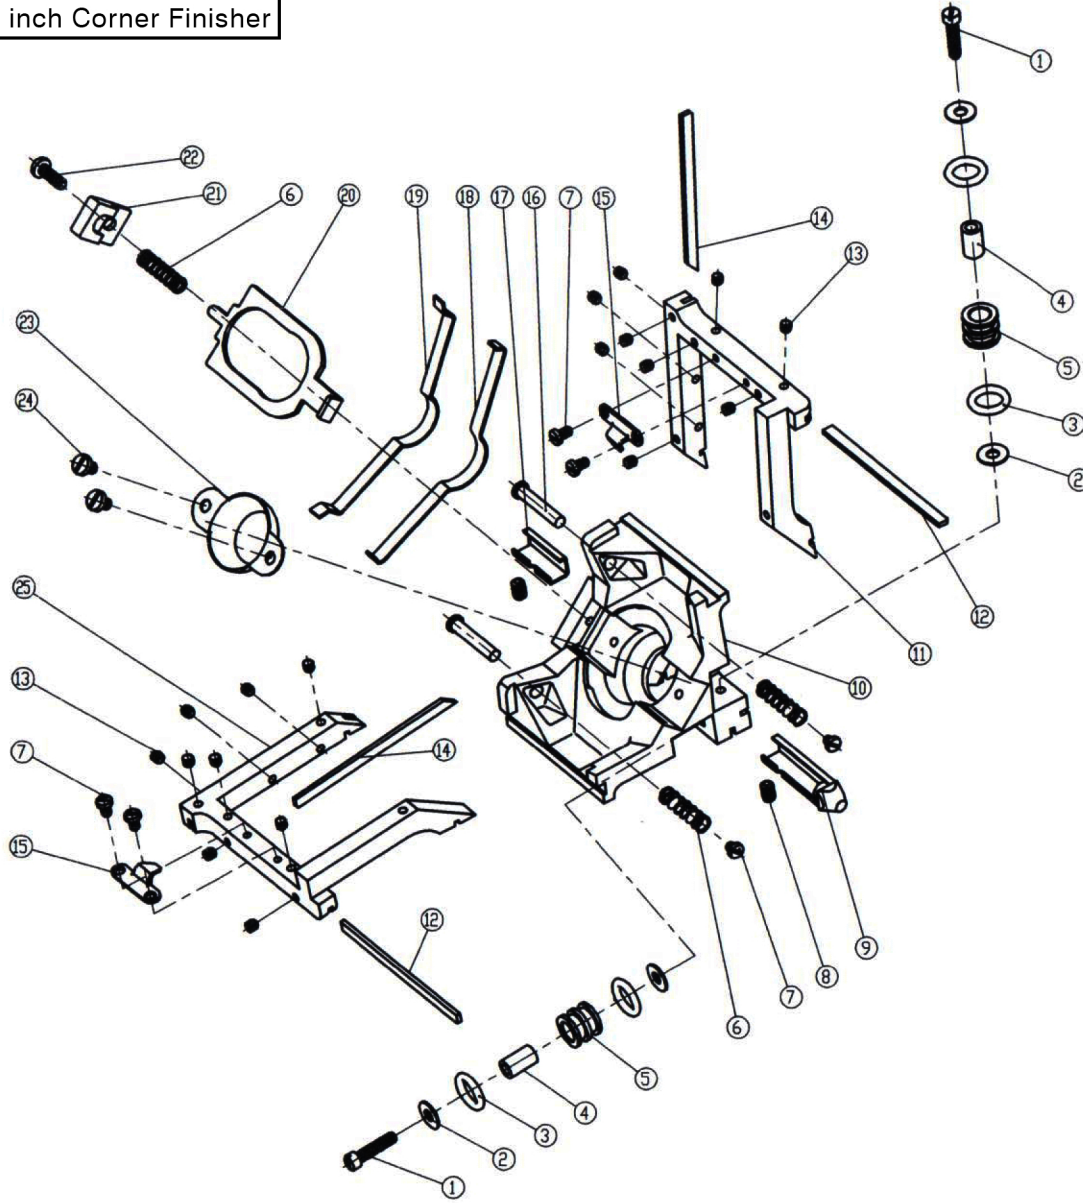

4-734

3.5 inch Corner Finisher

LEVEL5

ITEM #	QTY	DESCRIPTION	PART #
1	2	Screw (6-32)	9510
2	4	SS Flat Washer	9511
3	4	CF Rubber Tire	9512
4	2	CF Wheel Bushing	9513
5	2	Finisher Wheels	9514
6	3	CF Lock Clip Spring	7740
7	6	Screw (4-40)	9508
8	2	Slotted Screw	7190
9	1	CF Bottom Clip	9192
10	1	3.5" CF Body	9807
11	1	3.5" Left Frame	9803
12	2	3.5" CF Skids	9525
13	18	Hex Screw (6-32)	9191
14	2	3.5" CF Blade	9815
15	2	CF Frame Tabs	9509
16	2	Spring Tension Pin	9501
17	1	CF Top Clip	9195
18	1	3.5" CF Spring (Small)	9522
19	1	3.5" CF Spring (Big)	9523
20	1	CF Ball Locking Clip	7741
21	1	CF Lock Clip Tab	7742
22	1	Screw (6-32)	7075
23	1	Insert Socket	7183
24	2	Screw (6-32)	7312
25	1	3.5" Right Frame	9817

4-734

3.5 inch Corner Finisher